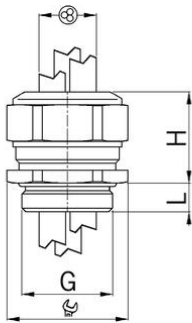

AGRO cable glands Progress® nickel-plated brass increased safety Ex e II for

Short entry thread Pg

Type approval: Progress MS Multi EX

- One-piece sealing insert
- not overall length insulated

Order number:	EX1310.29.3.090
EAN:	7611614239514
Material	Nickel-plated brass
Seal	TPE / NBR
O-ring	FPM
Operation temperature	-60°C / +100°C
Protection class	IP 66 / IP 68
Test standard	IEC EN 60079-0 / IEC EN 60079-7 / IEC EN 60079-31
Gas	II 2G Ex eb IIC Gb
Dust	II 2D Ex tb IIIC Db
Zone	Gas 1 and 2 / dust 21 and 22
Certificate	SEV 15 ATEX 0152X
IECEX Certificate	IECEX SEV 15.0019X
Entry thread	Pg 29
Clamping range without insert min.	8.0 mm
Clamping range without insert max.	9.0 mm
Number of cables	3
Wrench size	38 mm
Dimension H	28 mm
Dimension L	8 mm
Dispatch	25

3 = Material sealing insert NBR
 Suitable locking pins see accessories

Available on request:

- Executions in steel A2 and A4, entry thread NPT