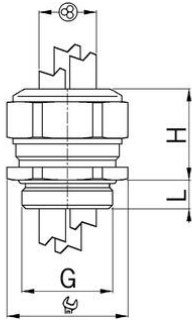

AGRO cable glands Progress® nickel-plated brass increased safety Ex e II for

Short entry thread metric

Type approval: Progress MS Multi EX

- One-piece sealing insert
- not overall length insulated

Order number:	EX1310.32.6.070
EAN:	7611614239330
Material	Nickel-plated brass
Seal	TPE / NBR
O-ring	FPM
Operation temperature	-60°C / +100°C
Protection class	IP 66 / IP 68
Test standard	IEC EN 60079-0 / IEC EN 60079-7 / IEC EN 60079-31
Gas	II 2G Ex eb IIC Gb
Dust	II 2D Ex tb IIIC Db
Zone	Gas 1 and 2 / dust 21 and 22
Certificate	SEV 15 ATEX 0152X
IECEX Certificate	IECEX SEV 15.0019X
Entry thread	M32x1.5
Clamping range without insert min.	6.0 mm
Clamping range without insert max.	7.0 mm
Number of cables	6
Wrench size	36 mm
Dimension H	28 mm
Dimension L	8 mm
Dispatch	25

3 = Material sealing insert NBR
 Suitable locking pins see accessories

Available on request:

- Executions in steel A2 and A4, entry thread NPT