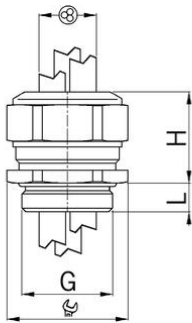

AGRO cable glands Progress® nickel-plated brass increased safety Ex e II for

Short entry thread Pg

Type approval: Progress MS Multi EX

- One-piece sealing insert
- not overall length insulated

Order number:	EX1310.48.3.180
EAN:	7611614240800
Material	Nickel-plated brass
Seal	TPE / NBR
O-ring	FPM
Operation temperature	-60°C / +100°C
Protection class	IP 66 / IP 68
Test standard	IEC EN 60079-0 / IEC EN 60079-7 / IEC EN 60079-31
Gas	II 2G Ex eb IIC Gb
Dust	II 2D Ex tb IIIC Db
Zone	Gas 1 and 2 / dust 21 and 22
Certificate	SEV 15 ATEX 0152X
IECEx Certificate	IECEx SEV 15.0019X
Entry thread	Pg 48
Clamping range without insert min.	17.0 mm
Clamping range without insert max.	18.0 mm
Number of cables	3
Wrench size	65 mm
Dimension H	37 mm
Dimension L	11 mm
Note	3
Dispatch	10

3 = Material sealing insert NBR
Suitable locking pins see accessories

Available on request:

- Executions in steel A2 and A4, entry thread NPT