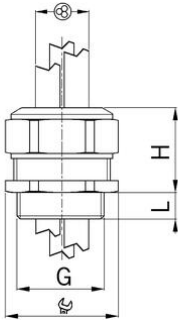

## Entry thread metric

### Type approval: Progress GFK Multi EX

- Black RAL 9005
- One-piece sealing insert

<b>Order number:</b>	<b>EX1540.17.2.030</b>
EAN:	7611614239682
Material	Polyamide glass fiber reinforced
Properties	halogen-free
Seal	TPE / NBR
Operation temperature	-20°C / +85°C
Protection class	IP 66 / IP 68
Test standard	IEC EN 60079-0 / IEC EN 60079-7 / IEC EN 60079-31
Gas	II 2G Ex eb IIC Gb
Dust	II 2D Ex tb IIIC Db
Zone	Gas 1 and 2 / dust 21 and 22
Certificate	SEV 15 ATEX 0152X
IECEX Certificate	IECEX SEV 15.0019X
Entry thread	M16x1.5
Clamping range without insert min.	2.0 mm
Clamping range without insert max.	3.0 mm
Number of cables	2
Wrench size	21 mm
Dimension H	26 mm
Dimension L	12 mm
Dispatch	50

3 = Material sealing insert NBR  
 Suitable locking pins see accessories