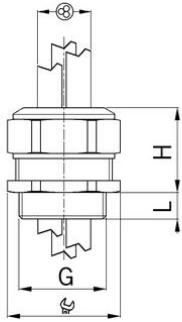

AGRO synthetic cable glands Progress® GFK for increased safety Ex e II with

**Entry thread metric****Type approval: Progress GFK Multi EX**

- Black RAL 9005
- One-piece sealing insert

Order number:	EX1540.17.4.015
EAN:	7611614239675
Material	Polyamide glass fiber reinforced
Properties	halogen-free
Seal	TPE / NBR
Operation temperature	-20°C / +85°C
Protection class	IP 66 / IP 68
Test standard	IEC EN 60079-0 / IEC EN 60079-7 / IEC EN 60079-31
Gas	II 2G Ex eb IIC Gb
Dust	II 2D Ex tb IIIC Db
Zone	Gas 1 and 2 / dust 21 and 22
Certificate	SEV 15 ATEX 0152X
IECEX Certificate	IECEX SEV 15.0019X
Entry thread	M16x1.5
Clamping range without insert min.	1.0 mm
Clamping range without insert max.	1.5 mm
Number of cables	4
Wrench size	21 mm
Dimension H	26 mm
Dimension L	12 mm
Note	3
Dispatch	50

3 = Material sealing insert NBR
 Suitable locking pins see accessories