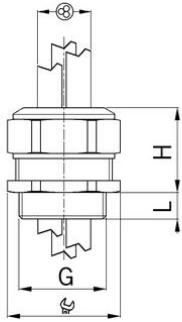

AGRO synthetic cable glands Progress® GFK for increased safety Ex e II with

Entry thread Pg

Type approval: Progress GFK Multi EX

- Black RAL 9005
- One-piece sealing insert

Order number:	EX1540.09.2.030
EAN:	7611614239941
Material	Polyamide glass fiber reinforced
Properties	halogen-free
Seal	TPE / NBR
Operation temperature	-20°C / +85°C
Protection class	IP 66 / IP 68
Test standard	IEC EN 60079-0 / IEC EN 60079-7 / IEC EN 60079-31
Gas	II 2G Ex eb IIC Gb
Dust	II 2D Ex tb IIIC Db
Zone	Gas 1 and 2 / dust 21 and 22
Certificate	SEV 15 ATEX 0152X
IECEX Certificate	IECEX SEV 15.0019X
Entry thread	Pg 9
Clamping range without insert min.	2.0 mm
Clamping range without insert max.	3.0 mm
Number of cables	2
Wrench size	21 mm
Dimension H	26 mm
Dimension L	12 mm
Dispatch	50

3 = Material sealing insert NBR