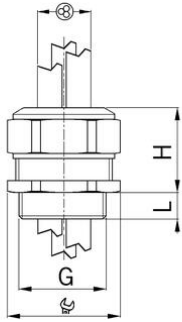

AGRO synthetic cable glands Progress® GFK for increased safety Ex e II with

**Entry thread Pg****Type approval: Progress GFK Multi EX**

- Black RAL 9005
- One-piece sealing insert

Order number:	EX1540.11.2.050
EAN:	7611614239958
Material	Polyamide glass fiber reinforced
Properties	halogen-free
Seal	TPE / NBR
Operation temperature	-20°C / +85°C
Protection class	IP 66 / IP 68
Test standard	IEC EN 60079-0 / IEC EN 60079-7 / IEC EN 60079-31
Gas	II 2G Ex eb IIC Gb
Dust	II 2D Ex tb IIIC Db
Zone	Gas 1 and 2 / dust 21 and 22
Certificate	SEV 15 ATEX 0152X
IECEX Certificate	IECEX SEV 15.0019X
Entry thread	Pg 11
Clamping range without insert min.	3.5 mm
Clamping range without insert max.	5.0 mm
Number of cables	2
Wrench size	24 mm
Dimension H	28 mm
Dimension L	12 mm
Dispatch	50

3 = Material sealing insert NBR