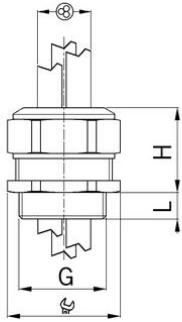

## AGRO synthetic cable glands Progress® GFK for increased safety Ex e II with

**Entry thread Pg****Type approval: Progress GFK Multi EX**

- Black RAL 9005
- One-piece sealing insert

<b>Order number:</b>	<b>EX1540.13.2.050</b>
EAN:	7611614239972
Material	Polyamide glass fiber reinforced
Properties	halogen-free
Seal	TPE / NBR
Operation temperature	-20°C / +85°C
Protection class	IP 66 / IP 68
Test standard	IEC EN 60079-0 / IEC EN 60079-7 / IEC EN 60079-31
Gas	II 2G Ex eb IIC Gb
Dust	II 2D Ex tb IIIC Db
Zone	Gas 1 and 2 / dust 21 and 22
Certificate	SEV 15 ATEX 0152X
IECEX Certificate	IECEX SEV 15.0019X
Entry thread	Pg 13
Clamping range without insert min.	3.5 mm
Clamping range without insert max.	5.0 mm
Number of cables	2
Wrench size	27 mm
Dimension H	28 mm
Dimension L	13 mm
Dispatch	50

3 = Material sealing insert NBR