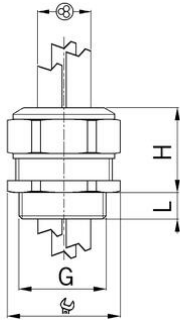

AGRO synthetic cable glands Progress® GFK for increased safety Ex e II with

Entry thread Pg

Type approval: Progress GFK Multi EX

- Black RAL 9005
- One-piece sealing insert

Order number:	EX1540.16.3.060
EAN:	7611614239996
Material	Polyamide glass fiber reinforced
Properties	halogen-free
Seal	TPE / NBR
Operation temperature	-20°C / +85°C
Protection class	IP 66 / IP 68
Test standard	IEC EN 60079-0 / IEC EN 60079-7 / IEC EN 60079-31
Gas	II 2G Ex eb IIC Gb
Dust	II 2D Ex tb IIC Db
Zone	Gas 1 and 2 / dust 21 and 22
Certificate	SEV 15 ATEX 0152X
IECEX Certificate	IECEX SEV 15.0019X
Entry thread	Pg 16
Clamping range without insert min.	4.5 mm
Clamping range without insert max.	6.0 mm
Number of cables	3
Wrench size	27 mm
Dimension H	28 mm
Dimension L	13 mm
Dispatch	50

3 = Material sealing insert NBR