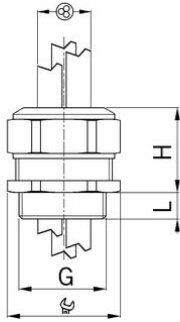

AGRO synthetic cable glands Progress® GFK for increased safety Ex e II with

Entry thread Pg

Type approval: Progress GFK Multi EX

- Black RAL 9005
- One-piece sealing insert

Order number:	EX1540.16.6.030
EAN:	7611614239989
Material	Polyamide glass fiber reinforced
Properties	halogen-free
Seal	TPE / NBR
Operation temperature	-20°C / +85°C
Protection class	IP 66 / IP 68
Test standard	IEC EN 60079-0 / IEC EN 60079-7 / IEC EN 60079-31
Gas	II 2G Ex eb IIC Gb
Dust	II 2D Ex tb IIIC Db
Zone	Gas 1 and 2 / dust 21 and 22
Certificate	SEV 15 ATEX 0152X
IECEX Certificate	IECEX SEV 15.0019X
Entry thread	Pg 16
Clamping range without insert min.	2.5 mm
Clamping range without insert max.	3.0 mm
Number of cables	6
Wrench size	27 mm
Dimension H	28 mm
Dimension L	13 mm
Dispatch	50

3 = Material sealing insert NBR