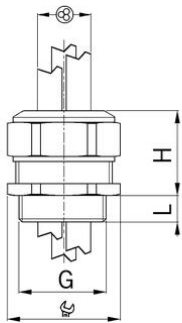

## Entry thread metric

### Type approval: Progress GFK Multi EX

- Black RAL 9005
- One-piece sealing insert

<b>Order number:</b>	<b>EX1540.20.2.050</b>
EAN:	7611614239705
Material	Polyamide glass fiber reinforced
Properties	halogen-free
Seal	TPE / NBR
Operation temperature	-20°C / +85°C
Protection class	IP 66 / IP 68
Test standard	IEC EN 60079-0 / IEC EN 60079-7 / IEC EN 60079-31
Gas	II 2G Ex eb IIC Gb
Dust	II 2D Ex tb IIIC Db
Zone	Gas 1 and 2 / dust 21 and 22
Certificate	SEV 15 ATEX 0152X
IECEx Certificate	IECEx SEV 15.0019X
Entry thread	M20x1.5
Clamping range without insert min.	3.5 mm
Clamping range without insert max.	5.0 mm
Number of cables	2
Wrench size	27 mm
Dimension H	28 mm
Dimension L	13 mm
Dispatch	50

3 = Material sealing insert NBR  
 Suitable locking pins see accessories