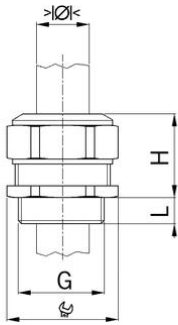

AGRO synthetic cable glands Progress® GFK increased safety Ex e II

Entry thread metric

Type approval: Progress GFK EX

- Black RAL 9005
- One-piece sealing insert

Order number:	EX1540.25.125
E-No:	121761608
EAN:	7611614176260
Material	Polyamide glass fiber reinforced
Properties	halogen-free
Seal	TPE / NBR
Operation temperature	-20°C / +85°C
Protection class	IP 66 / IP 68
Test standard	IEC EN 60079-0 / IEC EN 60079-7 / IEC EN 60079-31
Gas	II 2G Ex eb IIC Gb
Dust	II 2D Ex tb IIIc Db
Zone	Gas 1 and 2 / dust 21 and 22
Certificate	SEV 15 ATEX 0152X
IECEx Certificate	IECEx SEV 15.0019X
Entry thread	M25x1.5
Clamping range without insert min.	9.5 mm
Clamping range without insert max.	12.5 mm
Wrench size	34 mm
Dimension H	33 mm
Thread length L	13 mm
Dispatch	25

3 = Material sealing insert NBR