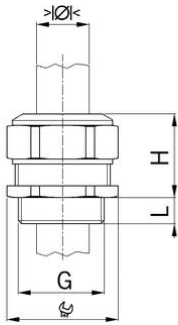

AGRO synthetic cable glands Progress® GFK increased safety Ex e II

Entry thread metric

Type approval: Progress GFK EX

- Black RAL 9005
- One-piece sealing insert

Order number:	EX1540.25.190
E-No:	121761628
EAN:	7611614176291
Material	Polyamide glass fiber reinforced
Properties	halogen-free
Seal	TPE / NBR
Operation temperature	-20°C / +85°C
Protection class	IP 66 / IP 68
Test standard	IEC EN 60079-0 / IEC EN 60079-7 / IEC EN 60079-31
Gas	II 2G Ex eb IIC Gb
Dust	II 2D Ex tb IIIc Db
Zone	Gas 1 and 2 / dust 21 and 22
Certificate	SEV 15 ATEX 0152X
IECEx Certificate	IECEx SEV 15.0019X
Entry thread	M25x1.5
Clamping range without insert min.	16.0 mm
Clamping range without insert max.	19.0 mm
Wrench size	34 mm
Dimension H	33 mm
Thread length L	13 mm
Dispatch	25

3 = Material sealing insert NBR