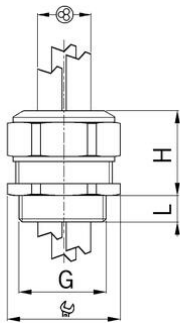

## Entry thread metric

### Type approval: Progress GFK Multi EX

- Black RAL 9005
- One-piece sealing insert

<b>Order number:</b>	<b>EX1540.25.2.100</b>
EAN:	7611614239743
Material	Polyamide glass fiber reinforced
Properties	halogen-free
Seal	TPE / NBR
Operation temperature	-20°C / +85°C
Protection class	IP 66 / IP 68
Test standard	IEC EN 60079-0 / IEC EN 60079-7 / IEC EN 60079-31
Gas	II 2G Ex eb IIC Gb
Dust	II 2D Ex tb IIC Db
Zone	Gas 1 and 2 / dust 21 and 22
Certificate	SEV 15 ATEX 0152X
IECEX Certificate	IECEX SEV 15.0019X
Entry thread	M25x1.5
Clamping range without insert min.	8.0 mm
Clamping range without insert max.	10.0 mm
Number of cables	2
Wrench size	34 mm
Dimension H	33 mm
Dimension L	13 mm
Dispatch	25

3 = Material sealing insert NBR  
 Suitable locking pins see accessories