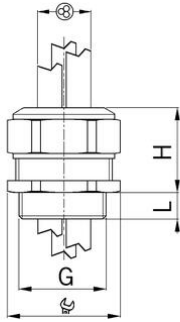

## Entry thread metric

### Type approval: Progress GFK Multi EX

- Black RAL 9005
- One-piece sealing insert

<b>Order number:</b>	<b>EX1540.25.3.090</b>
EAN:	7611614239736
Material	Polyamide glass fiber reinforced
Properties	halogen-free
Seal	TPE / NBR
Operation temperature	-20°C / +85°C
Protection class	IP 66 / IP 68
Test standard	IEC EN 60079-0 / IEC EN 60079-7 / IEC EN 60079-31
Gas	II 2G Ex eb IIC Gb
Dust	II 2D Ex tb IIIC Db
Zone	Gas 1 and 2 / dust 21 and 22
Certificate	SEV 15 ATEX 0152X
IECEX Certificate	IECEX SEV 15.0019X
Entry thread	M25x1.5
Clamping range without insert min.	7.5 mm
Clamping range without insert max.	9.0 mm
Number of cables	3
Wrench size	34 mm
Dimension H	33 mm
Dimension L	13 mm
Dispatch	25

3 = Material sealing insert NBR  
 Suitable locking pins see accessories