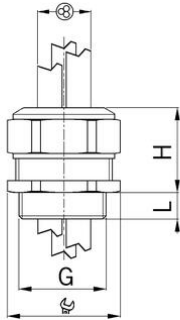

## Entry thread metric

### Type approval: Progress GFK Multi EX

- Black RAL 9005
- One-piece sealing insert

<b>Order number:</b>	<b>EX1540.25.4.070</b>
EAN:	7611614239729
Material	Polyamide glass fiber reinforced
Properties	halogen-free
Seal	TPE / NBR
Operation temperature	-20°C / +85°C
Protection class	IP 66 / IP 68
Test standard	IEC EN 60079-0 / IEC EN 60079-7 / IEC EN 60079-31
Gas	II 2G Ex eb IIC Gb
Dust	II 2D Ex tb IIIC Db
Zone	Gas 1 and 2 / dust 21 and 22
Certificate	SEV 15 ATEX 0152X
IECEX Certificate	IECEX SEV 15.0019X
Entry thread	M25x1.5
Clamping range without insert min.	5.5 mm
Clamping range without insert max.	7.0 mm
Number of cables	4
Wrench size	34 mm
Dimension H	33 mm
Dimension L	13 mm
Dispatch	25

3 = Material sealing insert NBR  
 Suitable locking pins see accessories