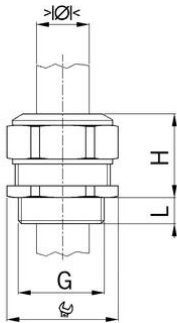

AGRO synthetic cable glands Progress® GFK increased safety Ex e II

Entry thread Pg

Type approval: Progress GFK EX

- Black RAL 9005
- One-piece sealing insert

Order number:	EX1540.29.210
EAN:	7611614179445
Material	Polyamide glass fiber reinforced
Properties	halogen-free
Seal	TPE / NBR
Operation temperature	-20°C / +85°C
Protection class	IP 66 / IP 68
Test standard	IEC EN 60079-0 / IEC EN 60079-7 / IEC EN 60079-31
Gas	II 2G Ex eb IIC Gb
Dust	II 2D Ex tb IIIC Db
Zone	Gas 1 and 2 / dust 21 and 22
Certificate	SEV 15 ATEX 0152X
IECEX Certificate	IECEX SEV 15.0019X
Entry thread	Pg 29
Clamping range without insert min.	19.5 mm
Clamping range without insert max.	21.0 mm
Wrench size	41 mm
Dimension H	36 mm
Thread length L	13 mm
Note	3
Dispatch	25

3 = Material sealing insert NBR