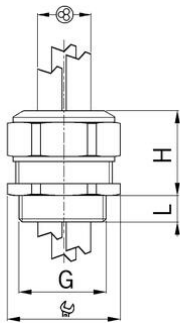

AGRO synthetic cable glands Progress® GFK for increased safety Ex e II with

Entry thread Pg

Type approval: Progress GFK Multi EX

- Black RAL 9005
- One-piece sealing insert

Order number:	EX1540.29.3.090
EAN:	7611614240022
Material	Polyamide glass fiber reinforced
Properties	halogen-free
Seal	TPE / NBR
Operation temperature	-20°C / +85°C
Protection class	IP 66 / IP 68
Test standard	IEC EN 60079-0 / IEC EN 60079-7 / IEC EN 60079-31
Gas	II 2G Ex eb IIC Gb
Dust	II 2D Ex tb IIIc Db
Zone	Gas 1 and 2 / dust 21 and 22
Certificate	SEV 15 ATEX 0152X
IECEX Certificate	IECEX SEV 15.0019X
Entry thread	Pg 29
Clamping range without insert min.	8.0 mm
Clamping range without insert max.	9.0 mm
Number of cables	3
Wrench size	41 mm
Dimension H	36 mm
Dimension L	13 mm
Note	3
Dispatch	25

3 = Material sealing insert NBR