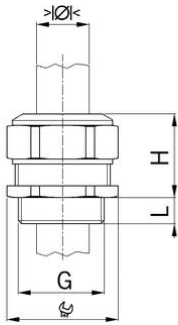

### Entry thread metric

#### Type approval: Progress GFK EX

- Black RAL 9005
- One-piece sealing insert

<b>Order number:</b>	<b>EX1540.32.220</b>
E-No:	121761718
EAN:	7611614176338
Material	Polyamide glass fiber reinforced
Properties	halogen-free
Seal	TPE / NBR
Operation temperature	-20°C / +85°C
Protection class	IP 66 / IP 68
Test standard	IEC EN 60079-0 / IEC EN 60079-7 / IEC EN 60079-31
Gas	II 2G Ex eb IIC Gb
Dust	II 2D Ex tb IIIc Db
Zone	Gas 1 and 2 / dust 21 and 22
Certificate	SEV 15 ATEX 0152X
IECEx Certificate	IECEx SEV 15.0019X
Entry thread	M32x1.5
Clamping range without insert min.	21.0 mm
Clamping range without insert max.	22.0 mm
Wrench size	41 mm
Dimension H	35 mm
Thread length L	15 mm
Note	3
Dispatch	25