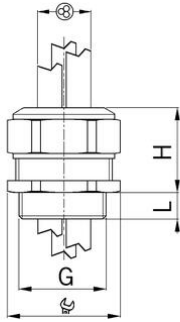

## AGRO synthetic cable glands Progress® GFK for increased safety Ex e II with

**Entry thread metric****Type approval: Progress GFK Multi EX**

- Black RAL 9005
- One-piece sealing insert

<b>Order number:</b>	<b>EX1540.32.4.090</b>
EAN:	7611614239750
Material	Polyamide glass fiber reinforced
Properties	halogen-free
Seal	TPE / NBR
Operation temperature	-20°C / +85°C
Protection class	IP 66 / IP 68
Test standard	IEC EN 60079-0 / IEC EN 60079-7 / IEC EN 60079-31
Gas	II 2G Ex eb IIC Gb
Dust	II 2D Ex tb IIIC Db
Zone	Gas 1 and 2 / dust 21 and 22
Certificate	SEV 15 ATEX 0152X
IECEX Certificate	IECEX SEV 15.0019X
Entry thread	M32x1.5
Clamping range without insert min.	7.5 mm
Clamping range without insert max.	9.0 mm
Number of cables	4
Wrench size	41 mm
Dimension H	35 mm
Dimension L	15 mm
Dispatch	25

3 = Material sealing insert NBR  
 Suitable locking pins see accessories