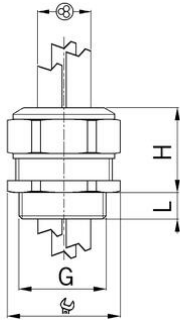

AGRO synthetic cable glands Progress® GFK for increased safety Ex e II with

Entry thread metric

Type approval: Progress GFK Multi EX

- Black RAL 9005
- One-piece sealing insert

Order number:	EX1540.32.6.070
EAN:	7611614239767
Material	Polyamide glass fiber reinforced
Properties	halogen-free
Seal	TPE / NBR
Operation temperature	-20°C / +85°C
Protection class	IP 66 / IP 68
Test standard	IEC EN 60079-0 / IEC EN 60079-7 / IEC EN 60079-31
Gas	II 2G Ex eb IIC Gb
Dust	II 2D Ex tb IIIC Db
Zone	Gas 1 and 2 / dust 21 and 22
Certificate	SEV 15 ATEX 0152X
IECEX Certificate	IECEX SEV 15.0019X
Entry thread	M32x1.5
Clamping range without insert min.	6.0 mm
Clamping range without insert max.	7.0 mm
Number of cables	6
Wrench size	41 mm
Dimension H	33 mm
Dimension L	13 mm
Dispatch	25

3 = Material sealing insert NBR
 Suitable locking pins see accessories