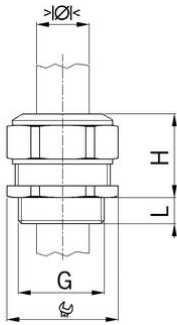

AGRO synthetic cable glands Progress® GFK increased safety Ex e II

Entry thread Pg

Type approval: Progress GFK EX

- Black RAL 9005
- One-piece sealing insert

Order number:	EX1540.36.325
EAN:	7611614179506
Material	Polyamide glass fiber reinforced
Properties	halogen-free
Seal	TPE / NBR
Operation temperature	-20°C / +85°C
Protection class	IP 66 / IP 68
Test standard	IEC EN 60079-0 / IEC EN 60079-7 / IEC EN 60079-31
Gas	II 2G Ex eb IIC Gb
Dust	II 2D Ex tb IIIC Db
Zone	Gas 1 and 2 / dust 21 and 22
Certificate	SEV 15 ATEX 0152X
IECEX Certificate	IECEX SEV 15.0019X
Entry thread	Pg 36
Clamping range without insert min.	30.5 mm
Clamping range without insert max.	32.5 mm
Wrench size	55 mm
Dimension H	42 mm
Thread length L	16 mm
Note	3
Dispatch	10

3 = Material sealing insert NBR