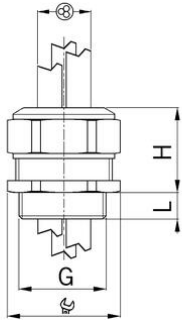

AGRO synthetic cable glands Progress® GFK for increased safety Ex e II with

Entry thread metric

Type approval: Progress GFK Multi EX

- Black RAL 9005
- One-piece sealing insert

Order number:	EX1540.40.2.150
EAN:	7611614240862
Material	Polyamide glass fiber reinforced
Properties	halogen-free
Seal	TPE / NBR
Operation temperature	-20°C / +85°C
Protection class	IP 66 / IP 68
Test standard	IEC EN 60079-0 / IEC EN 60079-7 / IEC EN 60079-31
Gas	II 2G Ex eb IIC Gb
Dust	II 2D Ex tb IIIC Db
Zone	Gas 1 and 2 / dust 21 and 22
Certificate	SEV 15 ATEX 0152X
IECEX Certificate	IECEX SEV 15.0019X
Entry thread	M40x1.5
Clamping range without insert min.	14.0 mm
Clamping range without insert max.	15.0 mm
Number of cables	2
Wrench size	50 mm
Dimension H	40 mm
Dimension L	15 mm
Note	3
Dispatch	10

3 = Material sealing insert NBR
 Suitable locking pins see accessories