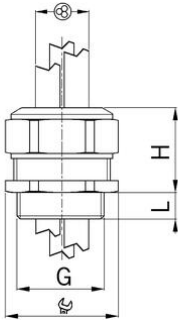

AGRO synthetic cable glands Progress® GFK for increased safety Ex e II with

Entry thread metric

Type approval: Progress GFK Multi EX

- Black RAL 9005
- One-piece sealing insert

Order number:	EX1540.40.7.090
EAN:	7611614239774
Material	Polyamide glass fiber reinforced
Properties	halogen-free
Seal	TPE / NBR
Operation temperature	-20°C / +85°C
Protection class	IP 66 / IP 68
Test standard	IEC EN 60079-0 / IEC EN 60079-7 / IEC EN 60079-31
Gas	II 2G Ex eb IIC Gb
Dust	II 2D Ex tb IIIC Db
Zone	Gas 1 and 2 / dust 21 and 22
Certificate	SEV 15 ATEX 0152X
IECEX Certificate	IECEX SEV 15.0019X
Entry thread	M40x1.5
Clamping range without insert min.	8.0 mm
Clamping range without insert max.	9.0 mm
Number of cables	7
Wrench size	50 mm
Dimension H	40 mm
Dimension L	15 mm
Note	3
Dispatch	10

3 = Material sealing insert NBR
 Suitable locking pins see accessories