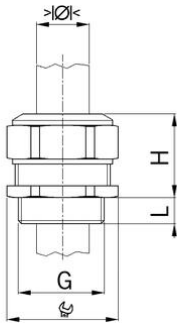

AGRO synthetic cable glands Progress® GFK increased safety Ex e II

Entry thread Pg

Type approval: Progress GFK EX

- Black RAL 9005
- One-piece sealing insert

Order number:	EX1540.42.390
EAN:	7611614179544
Material	Polyamide glass fiber reinforced
Properties	halogen-free
Seal	TPE / NBR
Operation temperature	-20°C / +85°C
Protection class	IP 66 / IP 68
Test standard	IEC EN 60079-0 / IEC EN 60079-7 / IEC EN 60079-31
Gas	II 2G Ex eb IIC Gb
Dust	II 2D Ex tb IIIC Db
Zone	Gas 1 and 2 / dust 21 and 22
Certificate	SEV 15 ATEX 0152X
IECEX Certificate	IECEX SEV 15.0019X
Entry thread	Pg 42
Clamping range without insert min.	37.0 mm
Clamping range without insert max.	39.0 mm
Wrench size	60 mm
Dimension H	42 mm
Thread length L	16 mm
Note	3
Dispatch	10

3 = Material sealing insert NBR