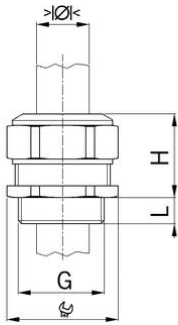

AGRO synthetic cable glands Progress® GFK increased safety Ex e II

Entry thread Pg

Type approval: Progress GFK EX

- Black RAL 9005
- One-piece sealing insert

Order number:	EX1540.48.450
EAN:	7611614179575
Material	Polyamide glass fiber reinforced
Properties	halogen-free
Seal	TPE / NBR
Operation temperature	-20°C / +85°C
Protection class	IP 66 / IP 68
Test standard	IEC EN 60079-0 / IEC EN 60079-7 / IEC EN 60079-31
Gas	II 2G Ex eb IIC Gb
Dust	II 2D Ex tb IIIC Db
Zone	Gas 1 and 2 / dust 21 and 22
Certificate	SEV 15 ATEX 0152X
IECEX Certificate	IECEX SEV 15.0019X
Entry thread	Pg 48
Clamping range without insert min.	43.0 mm
Clamping range without insert max.	45.0 mm
Wrench size	70 mm
Dimension H	46 mm
Thread length L	16 mm
Note	3
Dispatch	5

3 = Material sealing insert NBR