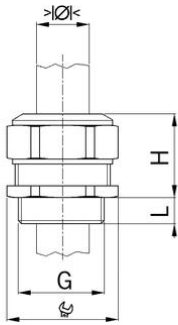

AGRO synthetic cable glands Progress® GFK increased safety Ex e II

Entry thread Pg

Type approval: Progress GFK EX

- Black RAL 9005
- One-piece sealing insert

Order number:	EX1540.48.470
EAN:	7611614179582
Material	Polyamide glass fiber reinforced
Properties	halogen-free
Seal	TPE / NBR
Operation temperature	-20°C / +85°C
Protection class	IP 66 / IP 68
Test standard	IEC EN 60079-0 / IEC EN 60079-7 / IEC EN 60079-31
Gas	II 2G Ex eb IIC Gb
Dust	II 2D Ex tb IIIC Db
Zone	Gas 1 and 2 / dust 21 and 22
Certificate	SEV 15 ATEX 0152X
IECEX Certificate	IECEX SEV 15.0019X
Entry thread	Pg 48
Clamping range without insert min.	45.0 mm
Clamping range without insert max.	47.0 mm
Wrench size	70 mm
Dimension H	46 mm
Thread length L	16 mm
Note	3
Dispatch	5

3 = Material sealing insert NBR