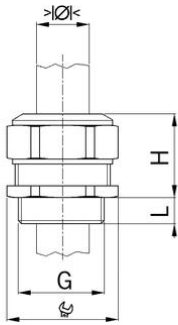

AGRO synthetic cable glands Progress® GFK increased safety Ex e II

Entry thread metric

Type approval: Progress GFK EX

- Black RAL 9005
- One-piece sealing insert

Order number:	EX1540.50.390
E-No:	121761928
EAN:	7611614176468
Material	Polyamide glass fiber reinforced
Properties	halogen-free
Seal	TPE / NBR
Operation temperature	-20°C / +85°C
Protection class	IP 66 / IP 68
Test standard	IEC EN 60079-0 / IEC EN 60079-7 / IEC EN 60079-31
Gas	II 2G Ex eb IIC Gb
Dust	II 2D Ex tb IIIc Db
Zone	Gas 1 and 2 / dust 21 and 22
Certificate	SEV 15 ATEX 0152X
IECEx Certificate	IECEx SEV 15.0019X
Entry thread	M50x1.5
Clamping range without insert min.	37.0 mm
Clamping range without insert max.	39.0 mm
Wrench size	60 mm
Dimension H	42 mm
Thread length L	16 mm
Note	3
Dispatch	10

3 = Material sealing insert NBR