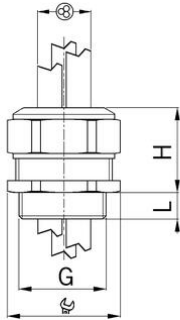

**AGRO synthetic cable glands Progress® GFK for increased safety Ex e II with**

**Entry thread metric**

**Type approval: Progress GFK Multi EX**

- Black RAL 9005
- One-piece sealing insert

<b>Order number:</b>	<b>EX1540.50.4.100</b>
EAN:	7611614239781
Material	Polyamide glass fiber reinforced
Properties	halogen-free
Seal	TPE / NBR
Operation temperature	-20°C / +85°C
Protection class	IP 66 / IP 68
Test standard	IEC EN 60079-0 / IEC EN 60079-7 / IEC EN 60079-31
Gas	II 2G Ex eb IIC Gb
Dust	II 2D Ex tb IIIc Db
Zone	Gas 1 and 2 / dust 21 and 22
Certificate	SEV 15 ATEX 0152X
IECEX Certificate	IECEX SEV 15.0019X
Entry thread	M50x1.5
Clamping range without insert min.	9.0 mm
Clamping range without insert max.	10.0 mm
Number of cables	4
Wrench size	60 mm
Dimension H	42 mm
Dimension L	16 mm
Note	3
Dispatch	10

3 = Material sealing insert NBR  
 Suitable locking pins see accessories