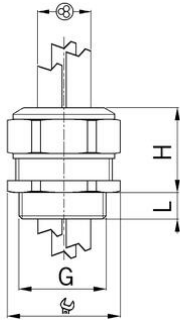

## Entry thread metric

### Type approval: Progress GFK Multi EX

- Black RAL 9005
- One-piece sealing insert

<b>Order number:</b>	<b>EX1540.63.3.180</b>
EAN:	7611614240855
Material	Polyamide glass fiber reinforced
Properties	halogen-free
Seal	TPE / NBR
Operation temperature	-20°C / +85°C
Protection class	IP 66 / IP 68
Test standard	IEC EN 60079-0 / IEC EN 60079-7 / IEC EN 60079-31
Gas	II 2G Ex eb IIC Gb
Dust	II 2D Ex tb IIIC Db
Zone	Gas 1 and 2 / dust 21 and 22
Certificate	SEV 15 ATEX 0152X
IECEx Certificate	IECEx SEV 15.0019X
Entry thread	M63x1.5
Clamping range without insert min.	17.0 mm
Clamping range without insert max.	18.0 mm
Number of cables	3
Wrench size	75 mm
Dimension H	48 mm
Dimension L	16 mm
Note	3
Dispatch	5

3 = Material sealing insert NBR  
 Suitable locking pins see accessories