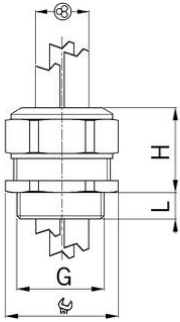

AGRO synthetic cable glands Progress® GFK for increased safety Ex e II with

Entry thread metric

Type approval: Progress GFK Multi EX

- Black RAL 9005
- One-piece sealing insert

Order number:	EX1540.63.6.120
EAN:	7611614239798
Material	Polyamide glass fiber reinforced
Properties	halogen-free
Seal	TPE / NBR
Operation temperature	-20°C / +85°C
Protection class	IP 66 / IP 68
Test standard	IEC EN 60079-0 / IEC EN 60079-7 / IEC EN 60079-31
Gas	II 2G Ex eb IIC Gb
Dust	II 2D Ex tb IIIC Db
Zone	Gas 1 and 2 / dust 21 and 22
Certificate	SEV 15 ATEX 0152X
IECEX Certificate	IECEX SEV 15.0019X
Entry thread	M63x1.5
Clamping range without insert min.	11.0 mm
Clamping range without insert max.	12.0 mm
Number of cables	6
Wrench size	75 mm
Dimension H	48 mm
Dimension L	16 mm
Note	3
Dispatch	5

3 = Material sealing insert NBR
 Suitable locking pins see accessories