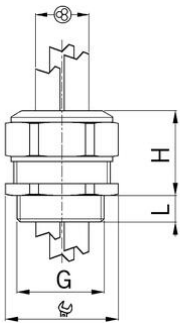

AGRO synthetic cable glands Progress® GFK for increased safety Ex e II with

Entry thread Pg

Type approval: Progress GFK Multi EX

- Light grey RAL 7035
- One-piece sealing insert

Order number:	EX1571.11.2.050
EAN:	7611614239828
Material	Polyamide glass fiber reinforced
Properties	halogen-free
Seal	TPE / NBR
Operation temperature	-20°C / +85°C
Protection class	IP 66 / IP 68
Test standard	IEC EN 60079-0 / IEC EN 60079-7 / IEC EN 60079-31
Gas	II 2G Ex eb IIC Gb
Dust	II 2D Ex tb IIIC Db
Zone	Gas 1 and 2 / dust 21 and 22
Certificate	SEV 15 ATEX 0152X
IECEX Certificate	IECEX SEV 15.0019X
Entry thread	Pg 11
Clamping range without insert min.	3.5 mm
Clamping range without insert max.	5.0 mm
Number of cables	2
Wrench size	24 mm
Dimension H	28 mm
Dimension L	12 mm
Dispatch	50

3 = Material sealing insert NBR