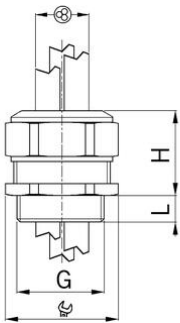

AGRO synthetic cable glands Progress® GFK for increased safety Ex e II with

Entry thread Pg

Type approval: Progress GFK Multi EX

- Light grey RAL 7035
- One-piece sealing insert

Order number:	EX1571.11.3.030
EAN:	7611614240879
Material	Polyamide glass fiber reinforced
Properties	halogen-free
Seal	TPE / NBR
Operation temperature	-20°C / +85°C
Protection class	IP 66 / IP 68
Test standard	IEC EN 60079-0 / IEC EN 60079-7 / IEC EN 60079-31
Gas	II 2G Ex eb IIC Gb
Dust	II 2D Ex tb IIC Db
Zone	Gas 1 and 2 / dust 21 and 22
Certificate	SEV 15 ATEX 0152X
IECEX Certificate	IECEX SEV 15.0019X
Entry thread	Pg 11
Clamping range without insert min.	2.0 mm
Clamping range without insert max.	3.0 mm
Number of cables	3
Wrench size	24 mm
Dimension H	28 mm
Dimension L	12 mm
Note	3
Dispatch	50

3 = Material sealing insert NBR