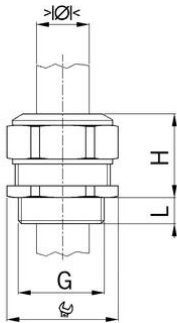

AGRO synthetic cable glands Progress® GFK increased safety Ex e II

Entry thread Pg

Type approval: Progress GFK EX

- Light grey RAL 7035
- One-piece sealing insert

Order number:	EX1571.13.080
EAN:	7611614178776
Material	Polyamide glass fiber reinforced
Properties	halogen-free
Seal	TPE / NBR
Operation temperature	-20°C / +85°C
Protection class	IP 66 / IP 68
Test standard	IEC EN 60079-0 / IEC EN 60079-7 / IEC EN 60079-31
Gas	II 2G Ex eb IIC Gb
Dust	II 2D Ex tb IIIC Db
Zone	Gas 1 and 2 / dust 21 and 22
Certificate	SEV 15 ATEX 0152X
IECEx Certificate	IECEx SEV 15.0019X
Entry thread	Pg 13
Clamping range without insert min.	6.0 mm
Clamping range without insert max.	8.0 mm
Wrench size	27 mm
Dimension H	28 mm
Thread length L	13 mm
Dispatch	50

3 = Material sealing insert NBR