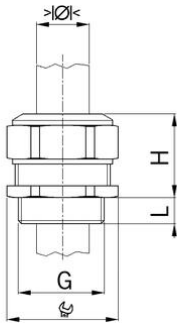

AGRO synthetic cable glands Progress® GFK increased safety Ex e II

Entry thread Pg

Type approval: Progress GFK EX

- Light grey RAL 7035
- One-piece sealing insert

Order number:	EX1571.13.110
EAN:	7611614178837
Material	Polyamide glass fiber reinforced
Properties	halogen-free
Seal	TPE / NBR
Operation temperature	-20°C / +85°C
Protection class	IP 66 / IP 68
Test standard	IEC EN 60079-0 / IEC EN 60079-7 / IEC EN 60079-31
Gas	II 2G Ex eb IIC Gb
Dust	II 2D Ex tb IIC Db
Zone	Gas 1 and 2 / dust 21 and 22
Certificate	SEV 15 ATEX 0152X
IECEx Certificate	IECEx SEV 15.0019X
Entry thread	Pg 13
Clamping range without insert min.	8.0 mm
Clamping range without insert max.	11.0 mm
Wrench size	27 mm
Dimension H	28 mm
Thread length L	13 mm
Dispatch	50

3 = Material sealing insert NBR