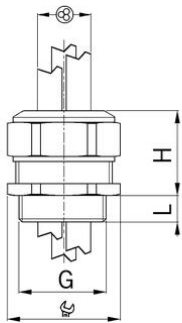

AGRO synthetic cable glands Progress® GFK for increased safety Ex e II with

Entry thread Pg

Type approval: Progress GFK Multi EX

- Light grey RAL 7035
- One-piece sealing insert

Order number:	EX1571.13.3.040
EAN:	7611614239835
Material	Polyamide glass fiber reinforced
Properties	halogen-free
Seal	TPE / NBR
Operation temperature	-20°C / +85°C
Protection class	IP 66 / IP 68
Test standard	IEC EN 60079-0 / IEC EN 60079-7 / IEC EN 60079-31
Gas	II 2G Ex eb IIC Gb
Dust	II 2D Ex tb IIC Db
Zone	Gas 1 and 2 / dust 21 and 22
Certificate	SEV 15 ATEX 0152X
IECEx Certificate	IECEx SEV 15.0019X
Entry thread	Pg 13
Clamping range without insert min.	2.5 mm
Clamping range without insert max.	4.0 mm
Number of cables	3
Wrench size	27 mm
Dimension H	28 mm
Dimension L	13 mm
Note	3
Dispatch	50

3 = Material sealing insert NBR