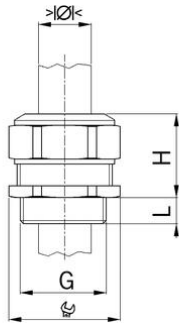

AGRO synthetic cable glands Progress® GFK increased safety Ex e II

Entry thread Pg

Type approval: Progress GFK EX

- Light grey RAL 7035
- One-piece sealing insert

Order number:	EX1571.16.080
EAN:	7611614178875
Material	Polyamide glass fiber reinforced
Properties	halogen-free
Seal	TPE / NBR
Operation temperature	-20°C / +85°C
Protection class	IP 66 / IP 68
Test standard	IEC EN 60079-0 / IEC EN 60079-7 / IEC EN 60079-31
Gas	II 2G Ex eb IIC Gb
Dust	II 2D Ex tb IIIC Db
Zone	Gas 1 and 2 / dust 21 and 22
Certificate	SEV 15 ATEX 0152X
IECEx Certificate	IECEx SEV 15.0019X
Entry thread	Pg 16
Clamping range without insert min.	6.0 mm
Clamping range without insert max.	8.0 mm
Wrench size	27 mm
Dimension H	28 mm
Thread length L	13 mm
Dispatch	50

3 = Material sealing insert NBR