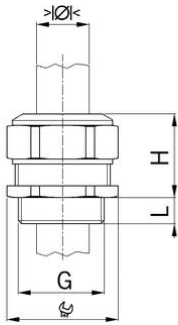

AGRO synthetic cable glands Progress® GFK increased safety Ex e II

Entry thread Pg

Type approval: Progress GFK EX

- Light grey RAL 7035
- One-piece sealing insert

Order number:	EX1571.16.110
EAN:	7611614178899
Material	Polyamide glass fiber reinforced
Properties	halogen-free
Seal	TPE / NBR
Operation temperature	-20°C / +85°C
Protection class	IP 66 / IP 68
Test standard	IEC EN 60079-0 / IEC EN 60079-7 / IEC EN 60079-31
Gas	II 2G Ex eb IIC Gb
Dust	II 2D Ex tb IIC Db
Zone	Gas 1 and 2 / dust 21 and 22
Certificate	SEV 15 ATEX 0152X
IECEx Certificate	IECEx SEV 15.0019X
Entry thread	Pg 16
Clamping range without insert min.	8.0 mm
Clamping range without insert max.	11.0 mm
Wrench size	27 mm
Dimension H	28 mm
Thread length L	13 mm
Dispatch	50

3 = Material sealing insert NBR