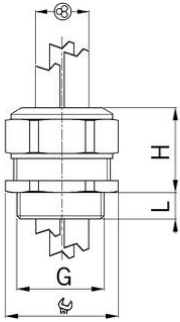

AGRO synthetic cable glands Progress® GFK for increased safety Ex e II with

Entry thread Pg

Type approval: Progress GFK Multi EX

- Light grey RAL 7035
- One-piece sealing insert

Order number:	EX1571.16.3.060
EAN:	7611614239866
Material	Polyamide glass fiber reinforced
Properties	halogen-free
Seal	TPE / NBR
Operation temperature	-20°C / +85°C
Protection class	IP 66 / IP 68
Test standard	IEC EN 60079-0 / IEC EN 60079-7 / IEC EN 60079-31
Gas	II 2G Ex eb IIC Gb
Dust	II 2D Ex tb IIIC Db
Zone	Gas 1 and 2 / dust 21 and 22
Certificate	SEV 15 ATEX 0152X
IECEx Certificate	IECEx SEV 15.0019X
Entry thread	Pg 16
Clamping range without insert min.	4.5 mm
Clamping range without insert max.	6.0 mm
Number of cables	3
Wrench size	27 mm
Dimension H	28 mm
Dimension L	13 mm
Dispatch	50

3 = Material sealing insert NBR