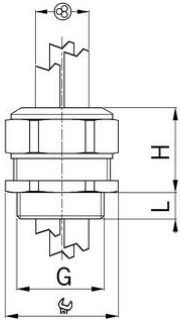

AGRO synthetic cable glands Progress® GFK for increased safety Ex e II with

Entry thread Pg

Type approval: Progress GFK Multi EX

- Light grey RAL 7035
- One-piece sealing insert

Order number:	EX1571.16.6.030
EAN:	7611614239859
Material	Polyamide glass fiber reinforced
Properties	halogen-free
Seal	TPE / NBR
Operation temperature	-20°C / +85°C
Protection class	IP 66 / IP 68
Test standard	IEC EN 60079-0 / IEC EN 60079-7 / IEC EN 60079-31
Gas	II 2G Ex eb IIC Gb
Dust	II 2D Ex tb IIIC Db
Zone	Gas 1 and 2 / dust 21 and 22
Certificate	SEV 15 ATEX 0152X
IECEX Certificate	IECEX SEV 15.0019X
Entry thread	Pg 16
Clamping range without insert min.	2.5 mm
Clamping range without insert max.	3.0 mm
Number of cables	6
Wrench size	27 mm
Dimension H	28 mm
Dimension L	13 mm
Dispatch	50

3 = Material sealing insert NBR