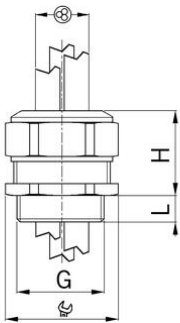

AGRO synthetic cable glands Progress® GFK for increased safety Ex e II with

Entry thread metric

Type approval: Progress GFK Multi EX

- Light grey RAL 7035
- One-piece sealing insert

Order number:	EX1571.20.2.050
EAN:	7611614239576
Material	Polyamide glass fiber reinforced
Properties	halogen-free
Seal	TPE / NBR
Operation temperature	-20°C / +85°C
Protection class	IP 66 / IP 68
Test standard	IEC EN 60079-0 / IEC EN 60079-7 / IEC EN 60079-31
Gas	II 2G Ex eb IIC Gb
Dust	II 2D Ex tb IIC Db
Zone	Gas 1 and 2 / dust 21 and 22
Certificate	SEV 15 ATEX 0152X
IECEX Certificate	IECEX SEV 15.0019X
Entry thread	M20x1.5
Clamping range without insert min.	3.5 mm
Clamping range without insert max.	5.0 mm
Number of cables	2
Wrench size	27 mm
Dimension H	28 mm
Dimension L	13 mm
Dispatch	50

3 = Material sealing insert NBR
 Suitable locking pins see accessories