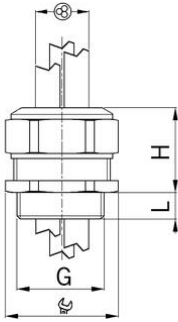

AGRO synthetic cable glands Progress® GFK for increased safety Ex e II with

Entry thread metric

Type approval: Progress GFK Multi EX

- Light grey RAL 7035
- One-piece sealing insert

Order number:	EX1571.20.6.030
EAN:	7611614239569
Material	Polyamide glass fiber reinforced
Properties	halogen-free
Seal	TPE / NBR
Operation temperature	-20°C / +85°C
Protection class	IP 66 / IP 68
Test standard	IEC EN 60079-0 / IEC EN 60079-7 / IEC EN 60079-31
Gas	II 2G Ex eb IIC Gb
Dust	II 2D Ex tb IIC Db
Zone	Gas 1 and 2 / dust 21 and 22
Certificate	SEV 15 ATEX 0152X
IECEX Certificate	IECEX SEV 15.0019X
Entry thread	M20x1.5
Clamping range without insert min.	2.5 mm
Clamping range without insert max.	3.0 mm
Number of cables	6
Wrench size	27 mm
Dimension H	28 mm
Dimension L	13 mm
Dispatch	50

3 = Material sealing insert NBR
 Suitable locking pins see accessories