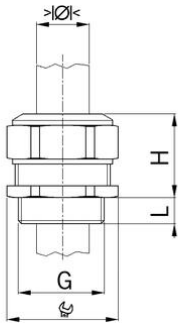

AGRO synthetic cable glands Progress® GFK increased safety Ex e II

Entry thread Pg

Type approval: Progress GFK EX

- Light grey RAL 7035
- One-piece sealing insert

Order number:	EX1571.21.190
EAN:	7611614178929
Material	Polyamide glass fiber reinforced
Properties	halogen-free
Seal	TPE / NBR
Operation temperature	-20°C / +85°C
Protection class	IP 66 / IP 68
Test standard	IEC EN 60079-0 / IEC EN 60079-7 / IEC EN 60079-31
Gas	II 2G Ex eb IIC Gb
Dust	II 2D Ex tb IIC Db
Zone	Gas 1 and 2 / dust 21 and 22
Certificate	SEV 15 ATEX 0152X
IECEx Certificate	IECEx SEV 15.0019X
Entry thread	Pg 21
Clamping range without insert min.	16.0 mm
Clamping range without insert max.	19.0 mm
Wrench size	34 mm
Dimension H	33 mm
Thread length L	13 mm
Dispatch	25

3 = Material sealing insert NBR