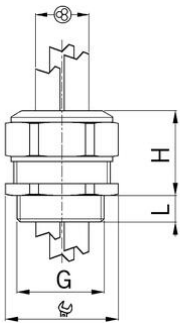

AGRO synthetic cable glands Progress® GFK for increased safety Ex e II with

Entry thread Pg

Type approval: Progress GFK Multi EX

- Light grey RAL 7035
- One-piece sealing insert

Order number:	EX1571.21.3.090
EAN:	7611614239880
Material	Polyamide glass fiber reinforced
Properties	halogen-free
Seal	TPE / NBR
Operation temperature	-20°C / +85°C
Protection class	IP 66 / IP 68
Test standard	IEC EN 60079-0 / IEC EN 60079-7 / IEC EN 60079-31
Gas	II 2G Ex eb IIC Gb
Dust	II 2D Ex tb IIIC Db
Zone	Gas 1 and 2 / dust 21 and 22
Certificate	SEV 15 ATEX 0152X
IECEX Certificate	IECEX SEV 15.0019X
Entry thread	Pg 21
Clamping range without insert min.	7.5 mm
Clamping range without insert max.	9.0 mm
Number of cables	3
Wrench size	34 mm
Dimension H	33 mm
Dimension L	13 mm
Dispatch	25

3 = Material sealing insert NBR