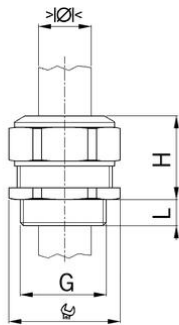

AGRO synthetic cable glands Progress® GFK increased safety Ex e II

Entry thread metric

Type approval: Progress GFK EX

- Light grey RAL 7035
- One-piece sealing insert

Order number:	EX1571.25.190
E-No:	121760628
EAN:	7611614175102
Material	Polyamide glass fiber reinforced
Properties	halogen-free
Seal	TPE / NBR
Operation temperature	-20°C / +85°C
Protection class	IP 66 / IP 68
Test standard	IEC EN 60079-0 / IEC EN 60079-7 / IEC EN 60079-31
Gas	II 2G Ex eb IIC Gb
Dust	II 2D Ex tb IIIC Db
Zone	Gas 1 and 2 / dust 21 and 22
Certificate	SEV 15 ATEX 0152X
IECEx Certificate	IECEx SEV 15.0019X
Entry thread	M25x1.5
Clamping range without insert min.	16.0 mm
Clamping range without insert max.	19.0 mm
Wrench size	34 mm
Dimension H	33 mm
Thread length L	13 mm
Dispatch	25

3 = Material sealing insert NBR