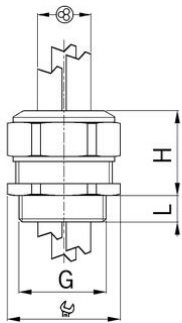

AGRO synthetic cable glands Progress® GFK for increased safety Ex e II with

Entry thread metric

Type approval: Progress GFK Multi EX

- Light grey RAL 7035
- One-piece sealing insert

Order number:	EX1571.25.4.070
EAN:	7611614239590
Material	Polyamide glass fiber reinforced
Properties	halogen-free
Seal	TPE / NBR
Operation temperature	-20°C / +85°C
Protection class	IP 66 / IP 68
Test standard	IEC EN 60079-0 / IEC EN 60079-7 / IEC EN 60079-31
Gas	II 2G Ex eb IIC Gb
Dust	II 2D Ex tb IIC Db
Zone	Gas 1 and 2 / dust 21 and 22
Certificate	SEV 15 ATEX 0152X
IECEX Certificate	IECEX SEV 15.0019X
Entry thread	M25x1.5
Clamping range without insert min.	5.5 mm
Clamping range without insert max.	7.0 mm
Number of cables	4
Wrench size	34 mm
Dimension H	33 mm
Dimension L	13 mm
Dispatch	25

3 = Material sealing insert NBR
 Suitable locking pins see accessories