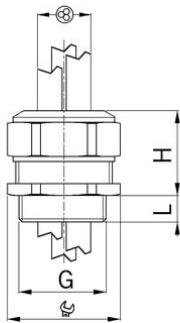

AGRO synthetic cable glands Progress® GFK for increased safety Ex e II with

Entry thread metric

Type approval: Progress GFK Multi EX

- Light grey RAL 7035
- One-piece sealing insert

Order number:	EX1571.25.6.060
EAN:	7611614239583
Material	Polyamide glass fiber reinforced
Properties	halogen-free
Seal	TPE / NBR
Operation temperature	-20°C / +85°C
Protection class	IP 66 / IP 68
Test standard	IEC EN 60079-0 / IEC EN 60079-7 / IEC EN 60079-31
Gas	II 2G Ex eb IIC Gb
Dust	II 2D Ex tb IIC Db
Zone	Gas 1 and 2 / dust 21 and 22
Certificate	SEV 15 ATEX 0152X
IECEX Certificate	IECEX SEV 15.0019X
Entry thread	M25x1.5
Clamping range without insert min.	5.0 mm
Clamping range without insert max.	6.0 mm
Number of cables	6
Wrench size	34 mm
Dimension H	33 mm
Dimension L	13 mm
Dispatch	25

3 = Material sealing insert NBR
 Suitable locking pins see accessories