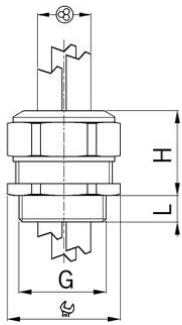

AGRO synthetic cable glands Progress® GFK for increased safety Ex e II with

Entry thread Pg

Type approval: Progress GFK Multi EX

- Light grey RAL 7035
- One-piece sealing insert

Order number:	EX1571.29.3.090
EAN:	7611614239897
Material	Polyamide glass fiber reinforced
Properties	halogen-free
Seal	TPE / NBR
Operation temperature	-20°C / +85°C
Protection class	IP 66 / IP 68
Test standard	IEC EN 60079-0 / IEC EN 60079-7 / IEC EN 60079-31
Gas	II 2G Ex eb IIC Gb
Dust	II 2D Ex tb IIC Db
Zone	Gas 1 and 2 / dust 21 and 22
Certificate	SEV 15 ATEX 0152X
IECEx Certificate	IECEx SEV 15.0019X
Entry thread	Pg 29
Clamping range without insert min.	8.0 mm
Clamping range without insert max.	9.0 mm
Number of cables	3
Wrench size	41 mm
Dimension H	36 mm
Dimension L	13 mm
Note	3
Dispatch	25

3 = Material sealing insert NBR