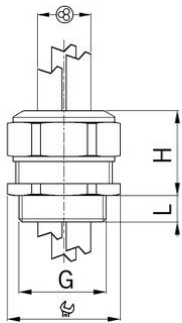

AGRO synthetic cable glands Progress® GFK for increased safety Ex e II with

Entry thread Pg

Type approval: Progress GFK Multi EX

- Light grey RAL 7035
- One-piece sealing insert

Order number:	EX1571.29.6.065
EAN:	7611614240886
Material	Polyamide glass fiber reinforced
Properties	halogen-free
Seal	TPE / NBR
Operation temperature	-20°C / +85°C
Protection class	IP 66 / IP 68
Test standard	IEC EN 60079-0 / IEC EN 60079-7 / IEC EN 60079-31
Gas	II 2G Ex eb IIC Gb
Dust	II 2D Ex tb IIC Db
Zone	Gas 1 and 2 / dust 21 and 22
Certificate	SEV 15 ATEX 0152X
IECEx Certificate	IECEx SEV 15.0019X
Entry thread	Pg 29
Clamping range without insert min.	5.5 mm
Clamping range without insert max.	6.5 mm
Number of cables	6
Wrench size	41 mm
Dimension H	36 mm
Dimension L	13 mm
Note	3
Dispatch	25

3 = Material sealing insert NBR