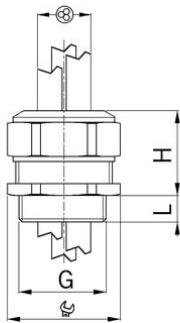

**AGRO synthetic cable glands Progress® GFK for increased safety Ex e II with**

**Entry thread metric**

**Type approval: Progress GFK Multi EX**

- Light grey RAL 7035
- One-piece sealing insert

<b>Order number:</b>	<b>EX1571.32.4.090</b>
EAN:	7611614239620
Material	Polyamide glass fiber reinforced
Properties	halogen-free
Seal	TPE / NBR
Operation temperature	-20°C / +85°C
Protection class	IP 66 / IP 68
Test standard	IEC EN 60079-0 / IEC EN 60079-7 / IEC EN 60079-31
Gas	II 2G Ex eb IIC Gb
Dust	II 2D Ex tb IIIC Db
Zone	Gas 1 and 2 / dust 21 and 22
Certificate	SEV 15 ATEX 0152X
IECEX Certificate	IECEX SEV 15.0019X
Entry thread	M32x1.5
Clamping range without insert min.	7.5 mm
Clamping range without insert max.	9.0 mm
Number of cables	4
Wrench size	41 mm
Dimension H	35 mm
Dimension L	15 mm
Dispatch	25

3 = Material sealing insert NBR  
 Suitable locking pins see accessories